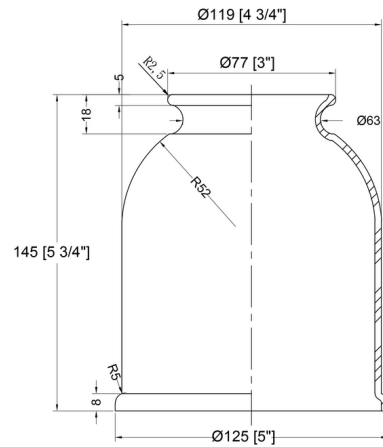

Description

The Ballston Urban Bell Bathroom Vanity Light features a row of glass, bell-shaped shades supported by a sleek horizontal bar and rectangular backplate. The fixture's clean-lined design allows it to complement a wide range of interior decor styles, particularly contemporary settings.

Shown in brushed brass / matte white

Specifications

COLOR Matte White
BODY FINISH Brushed Brass
WATTAGE 120W
DIMMER Standard 120V
DIMENSIONS 16"W x 12"H x 6.5"D
BULB NOT INCLUDED 2 x Edison ST-Shape/Medium (E26)/60W/120V Incandescent
COUNTRY OF ORIGIN China