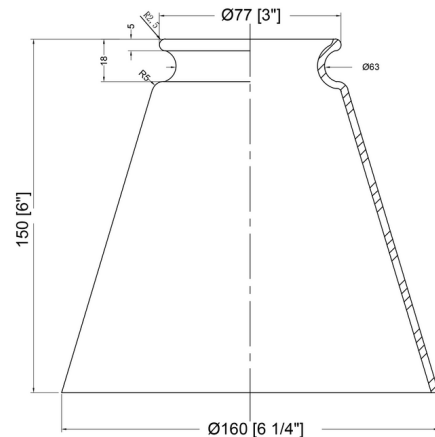

Description

The Ballston Urban Cone Bathroom Vanity Light features a row of conical shades supported by a sleek horizontal bar and rectangular backplate. The fixture's clean-lined design allows it to complement a wide range of interior decor styles, particularly contemporary settings. Note: Only fixtures with LED lamping are Title 20 compliant. Brushed Satin Nickel finish is only available in 4-Light fixtures.

Shown in brushed brass / clear

Specifications

COLOR	Clear
BODY FINISH	Brushed Brass
WATTAGE	120W
DIMMER	Standard 120V
DIMENSIONS	16"W x 11"H x 8"D
BULB NOT INCLUDED	2 x Edison ST-Shape/Medium (E26)/60W/120V Incandescent
COUNTRY OF ORIGIN	China