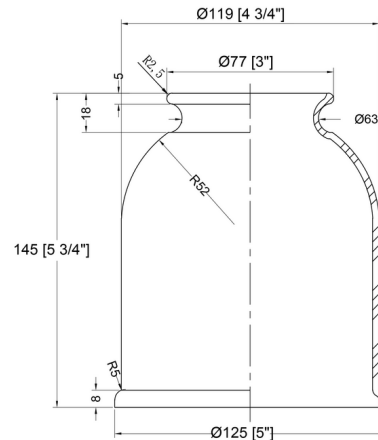

Lightology

lightology.com
866-954-4489
06-04-26

Project: _____

Company: _____

Location: _____ Fixture Type: _____

SPEC #: **INV1191051**

Approved On: _____ Approved By: _____

Bell Adjustable Bathroom Vanity Light By Innovations Lighting

Description

The Bell Adjustable Bathroom Vanity Light features a row of glass, bell-shaped shades supported by a sleek horizontal bar and round backplate. The outermost lights of each fixture are attached to adjustable locking hinges which allow the lights to be easily aimed up, down, or to the sides. The fixture's straightforward, simple design allows it to complement a wide range of interior decor styles. Note: Only the LED lamping option is Title 20 compliant.

Specifications

COLOR . . . . . Matte White
BODY FINISH . . . . . Brushed Brass
WATTAGE 24W
DIMMER . . . . . Standard 120V
DIMENSIONS . . . . . 42"W x 11"H x 8"D
BULB INCLUDED . . . . . 4 x Edison ST-Shape/Medium (E26)/6W/120V LED
COUNTRY OF ORIGIN . . . . . China

Technical Information

LAMP LIFE . . . . . 15000 hours
COLOR RENDERING . . . . . 82 CRI
LAMP COLOR 2700K
LUMENS/WATT 400.00
LUMINOUS FLUX . . . . . 2400 lumens

Shown in brushed brass / matte white

CLICK TO VIEW PRODUCT

Notes: