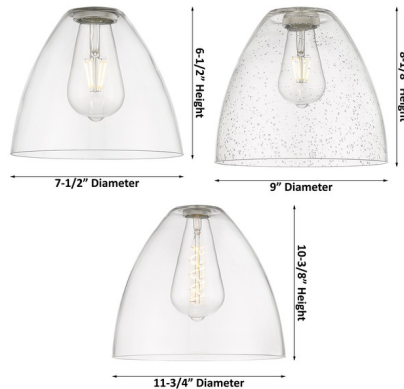

### Description

The Bristol Glass Pendant brings a clean simplicity to your interior space. The industrial inspired frame holds a dome of glass that casts warm shadows across your room. Brushed Satin Nickel finishes have a Grey textured cord, the rest have a Black textured cord. Note: The 9 inch width is not available in Matte Black / Clear glass options.

### Specifications

COLOR	Matte White
BODY FINISH	Brushed Brass
WATTAGE	5W
DIMMER	Standard 120V
DIMENSIONS	7.5"W x 11.25"H
BULB NOT INCLUDED	1 x Edison ST-Shape/Medium (E26)/5W/120V LED
COUNTRY OF ORIGIN	China

### Technical Information

PRODUCT DIMENSIONS . . . . . Adjustable Black Textured Cord Length: 120"

Shown in brushed brass / matte white

CLICK TO VIEW PRODUCT

Notes: