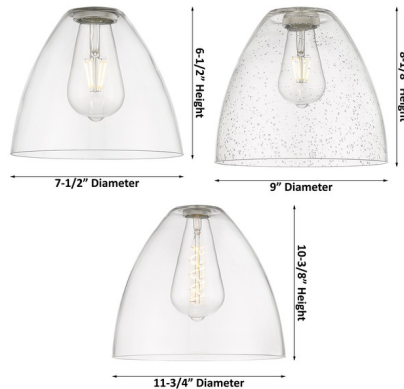

CLICK TO VIEW PRODUCT

Notes: