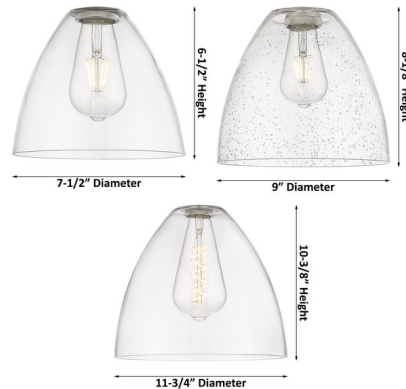

### Description

The Bristol Glass Pendant brings a clean simplicity to your interior space. The industrial inspired frame holds a dome of glass that casts warm shadows across your room. Brushed Satin Nickel finishes have a Grey textured cord, the rest have a Black textured cord. Note: The 9 inch width is not available in Matte Black / Clear glass options.

### Specifications

COLOR	Matte White
BODY FINISH	Brushed Brass
WATTAGE	5W
DIMMER	Standard 120V
DIMENSIONS	7.5"W x 11.25"H
BULB NOT INCLUDED	1 x Edison ST-Shape/Medium (E26)/5W/120V LED
COUNTRY OF ORIGIN	China

### Technical Information

PRODUCT DIMENSIONS . . . . . Adjustable Black Textured Cord Length: 120"

Shown in brushed brass / matte white

CLICK TO VIEW PRODUCT

Notes: