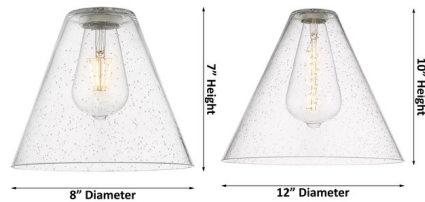

Lightology

lightology.com
866-954-4489
04-24-26

Project: _____

Company: _____

Location: _____ Fixture Type: _____

SPEC #: **INV1191721**

Approved On: _____ Approved By: _____

Berkshire Seedy Cone Pendant By Innovations Lighting

Description

The Berkshire Seedy Cone Pendant brings an industrial vibe to your interior space. The seedy cone shaped shade casts warm shadows across your room.

Specifications

COLOR Clear Seedy
BODY FINISH Matte Black
WATTAGE 17W
DIMMER Standard 120V
DIMENSIONS 8"W x 10"H
BULB NOT INCLUDED 1 x Edison ST-Shape/Medium (E26)/17W/120V LED
COUNTRY OF ORIGIN China

Technical Information

PRODUCT DIMENSIONS Downrods: One 6" and Two 12" Included

Shown in matte black / clear seedy

CLICK TO VIEW PRODUCT

Notes: