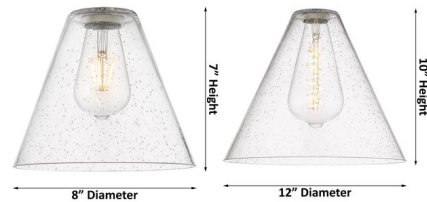

### Description

The Berkshire Seedy Cone Pendant brings an industrial vibe to your interior space. The seedy cone shaped shade casts warm shadows across your room.

### Specifications

COLOR . . . . . Clear Seedy  
BODY FINISH . . . . . Matte Black  
WATTAGE . . . . . 17W  
DIMMER . . . . . Standard 120V  
DIMENSIONS . . . . . 8"W x 10"H  
BULB NOT INCLUDED . . . . . 1 x Edison ST-Shape/Medium (E26)/17W/120V LED  
COUNTRY OF ORIGIN . . . . . China

### Technical Information

PRODUCT DIMENSIONS . . . . . Downrods: One 6" and Two 12" Included

Shown in matte black / clear seedy

CLICK TO VIEW PRODUCT

Notes: