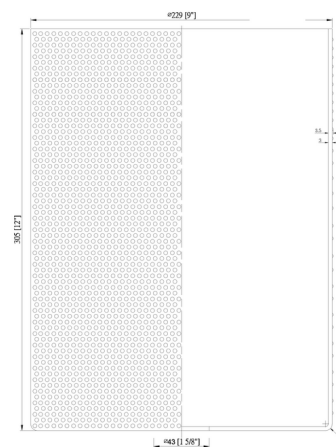

Description

The Cobleskill Corded Pendant will elegantly illuminate any interior with its glass shade suspended from a fabric cord and round canopy in matching finish. The pendant's simple cylindrical construction and understated metal details highlight the glass's natural beauty.

Shown in brushed satin nickel / matte white

Specifications

COLOR Matte White
BODY FINISH Brushed Satin Nickel
WATTAGE 6W
DIMMER Standard 120V
DIMENSIONS 9"W x 14"H x 9"D
BULB INCLUDED 1 x Edison ST-Shape/Medium (E26)/6W/120V LED
COUNTRY OF ORIGIN China