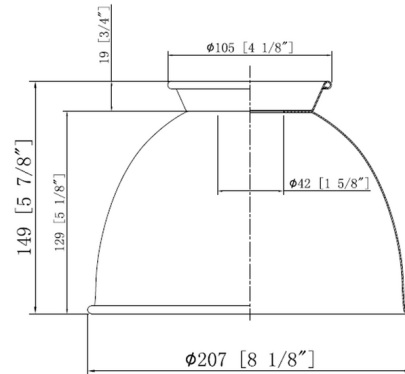

Description

The Adirondack Adjustable Wall Light features a classic dome-shaped shade suspended by a sleek swing arm and circular backplate. The top of the dome is adorned with a flared rim for a decorative touch, while adjustable locking hinges on the arm add a functional element. Move the arm up and down or angle the lampshade to provide light precisely where it is need. On/off switch located on backplate.

Shown in antique brass / matte black

Specifications

COLOR	N/A
BODY FINISH	Antique Brass / Matte Black
WATTAGE	17W
DIMMER	Standard 120V
DIMENSIONS	8.13"W x 12.25"H x 14.13"D
BULB NOT INCLUDED	1 x Edison ST-Shape/Medium (E26)/17W/120V LED
COUNTRY OF ORIGIN	China