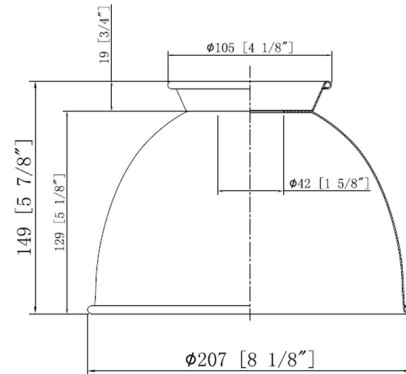

Description

The Adirondack Adjustable Wall Light features a classic dome-shaped shade suspended by a sleek swing arm and circular backplate. The top of the dome is adorned with a flared rim for a decorative touch, while adjustable locking hinges on the arm add a functional element. Move the arm up and down or angle the lampshade to provide light precisely where it is need. On/off switch located on backplate.

Shown in antique brass / matte black

Specifications

COLOR	N/A
BODY FINISH	Antique Brass / Matte Black
WATTAGE	17W
DIMMER	Standard 120V
DIMENSIONS	8.13"W x 12.25"H x 14.13"D
BULB NOT INCLUDED	1 x Edison ST-Shape/Medium (E26)/17W/120V LED
COUNTRY OF ORIGIN	China