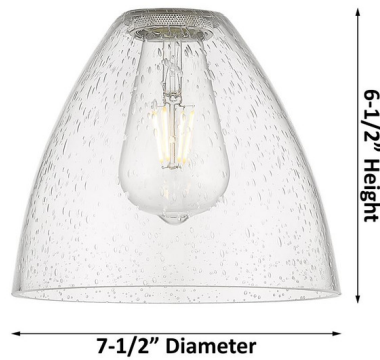

## Bristol Glass Large Wall Sconce By Innovations Lighting

### Description

The Bristol Glass Large Wall Sconce brings a clean simplicity to your interior space. The industrial inspired frame holds a dome of glass that casts warm shadows across your room. May be mounted with the glass up or down.

Shown in brushed satin nickel / clear seeded

### Specifications

COLOR	Clear Seedy
BODY FINISH	Brushed Satin Nickel
WATTAGE	5W
DIMMER	Standard 120V
DIMENSIONS	7.5"W x 11.25"H x 8.13"D
BULB NOT INCLUDED	1 x Edison ST-Shape/Medium (E26)/5W/120V LED
COUNTRY OF ORIGIN	China