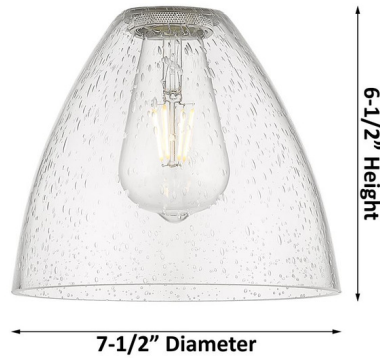

Lightology

lightology.com
866-954-4489
04-16-26

Project: _____

Company: _____

Location: _____ Fixture Type: _____

SPEC #: **INV1192274**

Approved On: _____ Approved By: _____

Bristol Glass Large Wall Sconce By Innovations Lighting

Description

The Bristol Glass Large Wall Sconce brings a clean simplicity to your interior space. The industrial inspired frame holds a dome of glass that casts warm shadows across your room. May be mounted with the glass up or down.

Shown in brushed satin nickel / clear seeded

Specifications

COLOR	Clear Seedy
BODY FINISH	Brushed Satin Nickel
WATTAGE	5W
DIMMER	Standard 120V
DIMENSIONS	7.5"W x 11.25"H x 8.13"D
BULB NOT INCLUDED	1 x Edison ST-Shape/Medium (E26)/5W/120V LED
COUNTRY OF ORIGIN	China