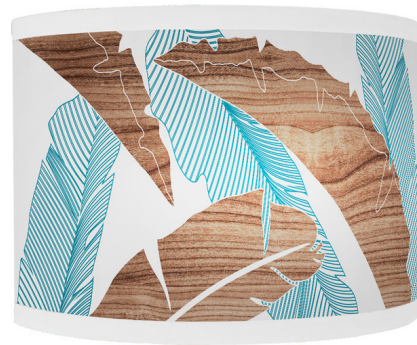

Lightology

lightology.com
866-954-4489
04-25-26

Project: _____

Company: _____

Location: _____ Fixture Type: _____

SPEC #: **JEF1192787**

Approved On: _____ Approved By: _____

Banana Curved Wall Sconce

By jefdesigns

Description

The Banana Wall Sconce brings a touch of nature into your home. Bold light filters through the lush banana leaves printed on the linen shade, casting warm shadows across your room. Custom made in the USA.

Shown in white / blue

Specifications

COLOR	Blue
BODY FINISH	White
WATTAGE	17W
DIMMER	Low Voltage Electronic
DIMENSIONS	10"W x 7.25"H x 4"D
INTEGRATED LED MODULE	1 x LED/17W/120V LED
COUNTRY OF ORIGIN	United States