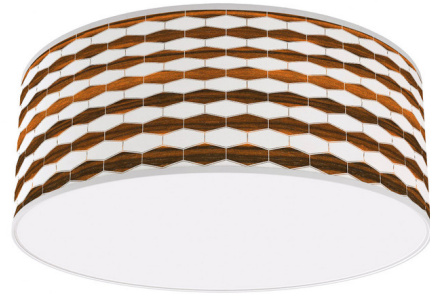

## Weave Drum Ceiling Light

By jefdesigns

### Description

The Weave Ceiling Flush Light adds a rich luxury to your interior space. The modern woven design of warm wood tones printed on the linen drum shaped shade, casts warm shadows across your room. Custom made in the USA.

Shown in white / ebony / linen

### Specifications

COLOR	Ebony / Linen
BODY FINISH	White
WATTAGE	17W
DIMMER	Standard 120V
DIMENSIONS	12"W x 6"H
BULB NOT INCLUDED	1 x A19/Medium (E26)/17W/120V LED
OTHER BULB OPTIONS	1 x A19/Medium (E26)/120V LED
COUNTRY OF ORIGIN	United States