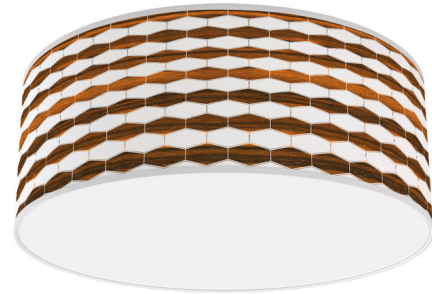

Lightology

lightology.com
866-954-4489
06-29-26

Project: _____

Company: _____

Location: _____ Fixture Type: _____

SPEC #: **JEF1192900**

Approved On: _____ Approved By: _____

Weave Drum Ceiling Light

By jefdesigns

Description

The Weave Ceiling Flush Light adds a rich luxury to your interior space. The modern woven design of warm wood tones printed on the linen drum shaped shade, casts warm shadows across your room. Custom made in the USA.

Shown in white / ebony / linen

Specifications

COLOR	Ebony / Linen
BODY FINISH	White
WATTAGE	17W
DIMMER	Standard 120V
DIMENSIONS	12"W x 6"H
BULB NOT INCLUDED	1 x A19/Medium (E26)/17W/120V LED
OTHER BULB OPTIONS	1 x A19/Medium (E26)/120V LED
COUNTRY OF ORIGIN	United States