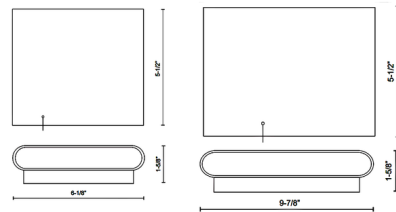

### Specifications

COLOR . . . . . Frosted  
BODY FINISH . . . . . Brushed Gold  
WATTAGE . . . . . 13W  
DIMMER . . . . . Low Voltage Electronic  
DIMENSIONS . . . . . 9.87\"W x 5.5\"H x 1.62\"D  
INTEGRATED LED MODULE . . . . . 1 x LED/13W/120V LED  
COUNTRY OF ORIGIN . . . . . China