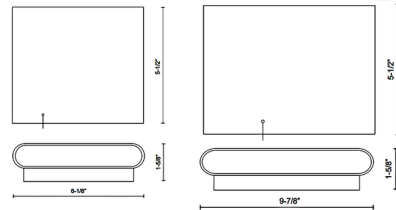

### Specifications

COLOR . . . . . Frosted  
BODY FINISH . . . . . Brushed Gold  
WATTAGE . . . . . 13W  
DIMMER . . . . . Low Voltage Electronic  
DIMENSIONS . . . . . 9.87"W x 5.5"H x 1.62"D  
INTEGRATED LED MODULE . . . . . 1 x LED/13W/120V LED  
COUNTRY OF ORIGIN . . . . . China