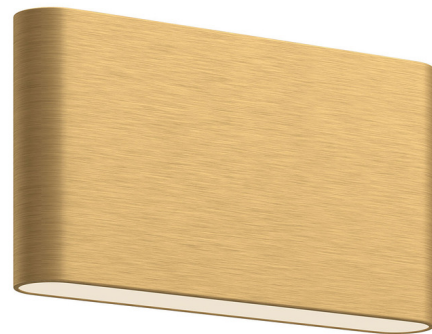

## Slate Indoor Downlight Wall Sconce By Kuzco Lighting

### Description

The Slate Downlight Wall Sconce offers a sleek, minimalist look for a beautiful addition to any indoor application. Features a slim shade with smooth rounded corners and frosted optical lenses at each end to provide upward and downward lighting. TRIAC and ELV dimming. Note: For dry locations only. Downlight distribution.

Shown in brushed gold / frosted