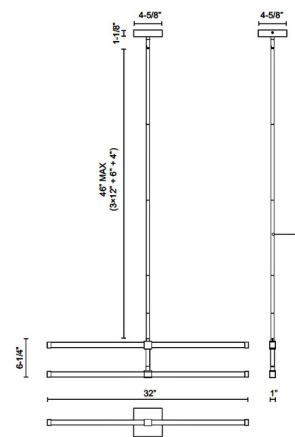

Specifications

COLOR Clear / White
 BODY FINISH Brushed Gold
 WATTAGE 20W
 DIMMER Low Voltage Electronic
 DIMENSIONS 32"L x 1"W x 6.25"H
 INTEGRATED LED MODULE 1 x LED/20W/120V LED
 COUNTRY OF ORIGIN China

Technical Information

PRODUCT DIMENSIONS Downrods: One 4", One 6" and Three 12" Included
 COLOR RENDERING 90 CRI
 LAMP COLOR 3000K
 LUMENS/WATT 44.00
 LUMINOUS FLUX 880 lumens

Shown in brushed gold / clear / white