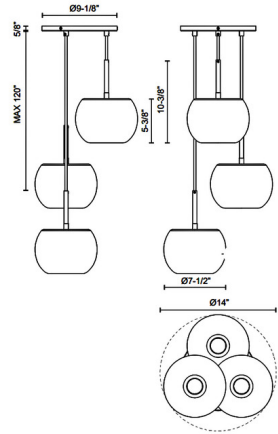

### Specifications

COLOR . . . . . Smoked / Black  
BODY FINISH . . . . . N/A  
WATTAGE . . . . . 180W  
DIMMER . . . . . Standard 120V  
DIMENSIONS . . . . . 14"W x 1.37"H  
BULB NOT INCLUDED . . . . . 3 x A19/Medium (E26)/60W/120V Incandescent  
OTHER BULB OPTIONS . . . . . 3 x A19/Medium (E26)/120V LED  
COUNTRY OF ORIGIN . . . . . China

### Technical Information

PRODUCT DIMENSIONS . . . . . Adjustable Cable Lengths: 120"

Shown in smoked / black

CLICK TO VIEW PRODUCT

Notes: \_\_\_\_\_