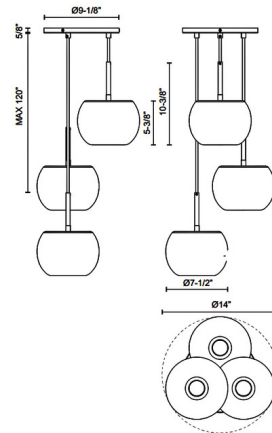

Specifications

COLOR Smoked / Black
BODY FINISH N/A
WATTAGE 180W
DIMMER Standard 120V
DIMENSIONS 14"W x 1.37"H
BULB NOT INCLUDED 3 x A19/Medium (E26)/60W/120V Incandescent
OTHER BULB OPTIONS 3 x A19/Medium (E26)/120V LED
COUNTRY OF ORIGIN China

Technical Information

PRODUCT DIMENSIONS Adjustable Cable Lengths: 120"

Shown in smoked / black

CLICK TO VIEW PRODUCT

Notes: