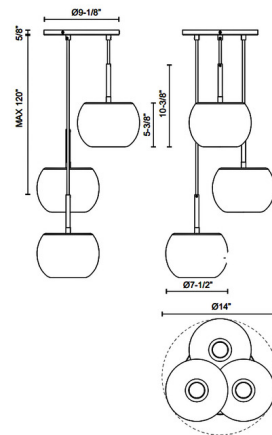

### Specifications

COLOR . . . . . Smoked / Black  
BODY FINISH . . . . . N/A  
WATTAGE . . . . . 180W  
DIMMER . . . . . Standard 120V  
DIMENSIONS . . . . . 14"W x 1.37"H  
BULB NOT INCLUDED . . . . . 3 x A19/Medium (E26)/60W/120V Incandescent  
OTHER BULB OPTIONS . . . . . 3 x A19/Medium (E26)/120V LED  
COUNTRY OF ORIGIN . . . . . China

### Technical Information

PRODUCT DIMENSIONS . . . . . Adjustable Cable Lengths: 120"

Shown in smoked / black

CLICK TO VIEW PRODUCT

Notes: