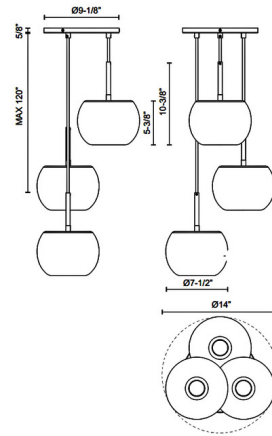

CLICK TO VIEW PRODUCT

Notes: