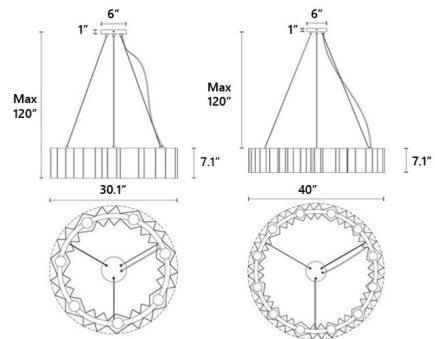

Shown in black / gold

Specifications

COLOR	Gold
BODY FINISH	Black
WATTAGE	420W
DIMMER	Standard 120V
DIMENSIONS	30.12"W x 7.12"H
BULB NOT INCLUDED	7 x A19/Medium (E26)/60W/120V Incandescent
OTHER BULB OPTIONS	7 x A19/Medium (E26)/120V LED
COUNTRY OF ORIGIN	China

Technical Information

PRODUCT DIMENSIONS	Adjustable Cable Length: 120"
--------------------	-------------------------------

CLICK TO VIEW PRODUCT

Notes: