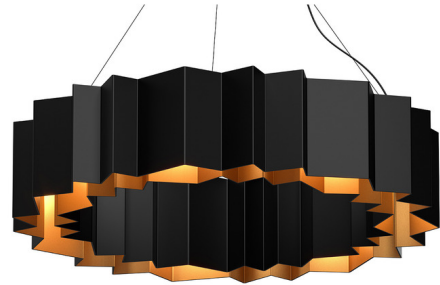

Lightology

lightology.com
866-954-4489
04-25-26

Project: _____
 Company: _____
 Location: _____ Fixture Type: _____
 SPEC #: **KZC1192983**
 Approved On: _____ Approved By: _____

Akira Chandelier By Kuzco Lighting

Description

The Akira Chandelier brings both texture and movement to your interior space. The round folded steel body, with a brushed gold interior, casts warm shadows across your room. Suitable for Sloped Ceilings.

Shown in black / gold

Specifications

COLOR	Gold
BODY FINISH	Black
WATTAGE	420W
DIMMER	Standard 120V
DIMENSIONS	30.12"W x 7.12"H
BULB NOT INCLUDED	7 x A19/Medium (E26)/60W/120V Incandescent
OTHER BULB OPTIONS	7 x A19/Medium (E26)/120V LED
COUNTRY OF ORIGIN	China