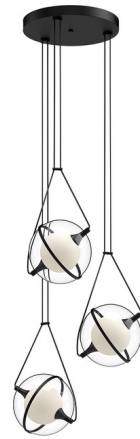

Lightology

lightology.com
866-954-4489
04-25-26

Project: _____

Company: _____

Location: _____ Fixture Type: _____

SPEC #: **KZC1192986**

Approved On: _____ Approved By: _____

Aries Multi Light Chandelier By Kuzco Lighting

Description

The Aries Multi Light Chandelier brings a celestial sphere of light to your interior space. Each inner frosted floating orb of light is surrounded by a clear acrylic globe, casting warm shadows across your room. Suitable for Sloped Ceiling.

Specifications

COLOR Frost / Clear
BODY FINISH Black
WATTAGE 28.8W
DIMMER Standard 120V
DIMENSIONS 17.62"W x 7.87"H
INTEGRATED LED MODULE 3 x LED/9.6W/120V LED
COUNTRY OF ORIGIN China

Technical Information

PRODUCT DIMENSIONS Adjustable Cable Lengths: 120"
COLOR RENDERING 90 CRI
LAMP COLOR 3000K
LUMENS/WATT 109.38
LUMINOUS FLUX 1050 lumens

Shown in black / frost / clear

CLICK TO VIEW PRODUCT

Notes: