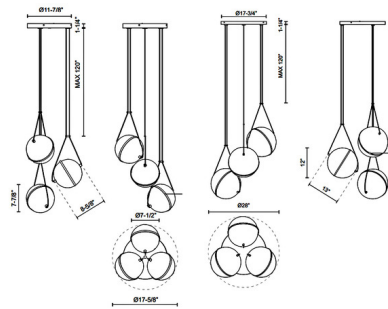

Specifications

COLOR Frost / Clear
BODY FINISH Black
WATTAGE 28.8W
DIMMER Standard 120V
DIMENSIONS 17.62"W x 7.87"H
INTEGRATED LED MODULE 3 x LED/9.6W/120V LED
COUNTRY OF ORIGIN China

Technical Information

PRODUCT DIMENSIONS Adjustable Cable Lengths: 120"
COLOR RENDERING 90 CRI
LAMP COLOR 3000K
LUMENS/WATT 109.38
LUMINOUS FLUX 1050 lumens

Shown in black / frost / clear

CLICK TO VIEW PRODUCT

Notes: