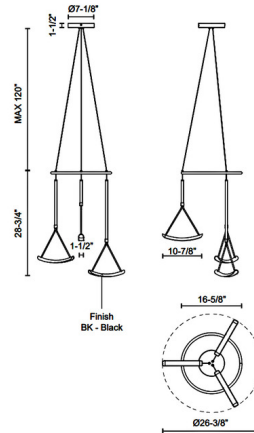

Specifications

COLOR White
 BODY FINISH Black
 WATTAGE 72W
 DIMMER Standard 120V
 DIMENSIONS 26.37"W x 28.75"H
 INTEGRATED LED MODULE 3 x LED/24W/120V LED
 COUNTRY OF ORIGIN China

Technical Information

PRODUCT DIMENSIONS Adjustable Cable Length: 120"
 COLOR RENDERING 90 CRI
 LAMP COLOR 3000K
 LUMENS/WATT 35.42
 LUMINOUS FLUX 850 lumens

Shown in black / white

CLICK TO VIEW PRODUCT

Notes: