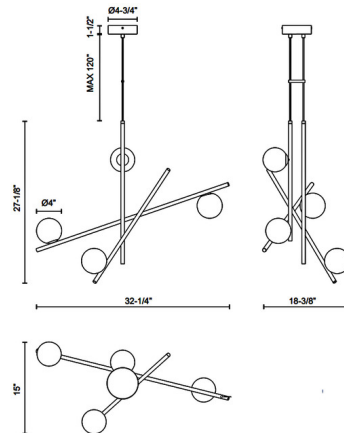

Specifications

COLOR Opal
BODY FINISH Brushed Gold
WATTAGE 21W
DIMMER Low Voltage Electronic
DIMENSIONS 18.37"W x 27.12"H x 32.25"D
INTEGRATED LED MODULE 4 x LED/5.25W/120V LED
COUNTRY OF ORIGIN China

Technical Information

PRODUCT DIMENSIONS Adjustable Cable Length: 120"
COLOR RENDERING 90 CRI
LAMP COLOR 3000K
LUMENS/WATT 219.05
LUMINOUS FLUX 1150 lumens

Shown in brushed gold / opal

CLICK TO VIEW PRODUCT

Notes: