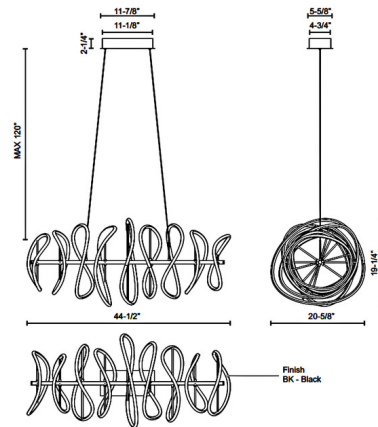

Description

The Collide Linear Chandelier brings an artistic look to your interior space. The curved silicone diffusers, cast warm shadows across your room. Suitable for Sloped Ceilings.

Specifications

COLOR	White
BODY FINISH	Black
WATTAGE	100W
DIMMER	N/A
DIMENSIONS	44.5"L x 20.62"W x 19.25"H
INTEGRATED LED MODULE	1 x LED/100W/120V LED
COUNTRY OF ORIGIN	China

Technical Information

PRODUCT DIMENSIONS	Adjustable Cable Length: 120"
COLOR RENDERING	90 CRI
LAMP COLOR	3000K
LUMENS/WATT	48.50
LUMINOUS FLUX	4850 lumens

Shown in black / white

CLICK TO VIEW PRODUCT

Notes: