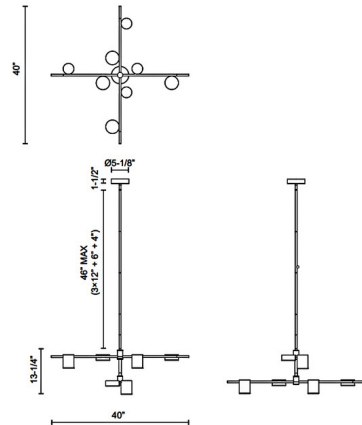

Specifications

COLOR Frosted
BODY FINISH Black / Brushed Gold
WATTAGE 56.8W
DIMMER Standard 120V
DIMENSIONS 40"W x 13.25"H
INTEGRATED LED MODULE 8 x LED/7.1W/120V LED
COUNTRY OF ORIGIN China

Technical Information

PRODUCT DIMENSIONS Downrods: One 4", One 6" and Three 12" Included
COLOR RENDERING 90 CRI
LAMP COLOR 3000K
LUMENS/WATT 204.23
LUMINOUS FLUX 1450 lumens

Shown in black / brushed gold / frosted

CLICK TO VIEW PRODUCT