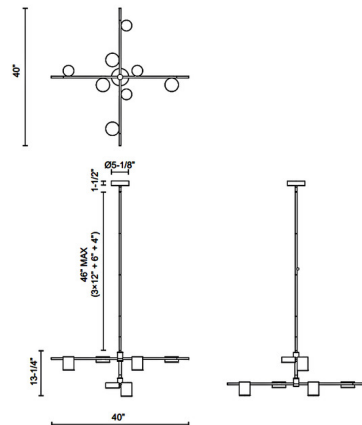

Specifications

COLOR Frosted
BODY FINISH Black / Brushed Gold
WATTAGE 56.8W
DIMMER Standard 120V
DIMENSIONS 40"W x 13.25"H
INTEGRATED LED MODULE 8 x LED/7.1W/120V LED
COUNTRY OF ORIGIN China

Technical Information

PRODUCT DIMENSIONS Downrods: One 4", One 6" and Three 12" Included
COLOR RENDERING 90 CRI
LAMP COLOR 3000K
LUMENS/WATT 204.23
LUMINOUS FLUX 1450 lumens

Shown in black / brushed gold / frosted

CLICK TO VIEW PRODUCT