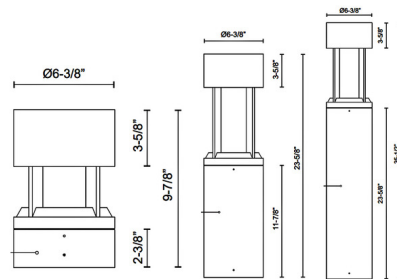

Description

The Novato Outdoor Bollard brings a clean architectural look to your exterior space. The die cast aluminum cylinder with a unique split shaped top, casts warm shadows across your area.

Shown in black

Specifications

COLOR	N/A
BODY FINISH	Black
WATTAGE	24W
DIMMER	Standard 120V
DIMENSIONS	6.37"W x 9.87"H
INTEGRATED LED MODULE	1 x LED/24W/120-277V LED
COUNTRY OF ORIGIN	China

Technical Information

COLOR RENDERING	80 CRI
LAMP COLOR	3000K
LUMENS/WATT	27.08
LUMINOUS FLUX	650 lumens