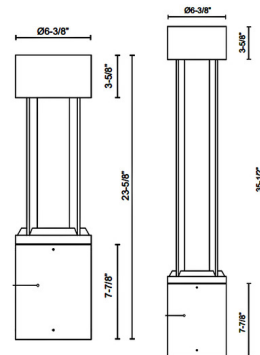

### Description

The Knox Outdoor Bollard brings a clean architectural look to your exterior space. The die cast aluminum cylinder with a unique split shaped top, casts warm shadows across your area.

Shown in black

### Specifications

COLOR	N/A
BODY FINISH	Black
WATTAGE	24W
DIMMER	Standard 120V
DIMENSIONS	6.37"W x 23.62"H
INTEGRATED LED MODULE	1 x LED/24W/120-277V LED
COUNTRY OF ORIGIN	China