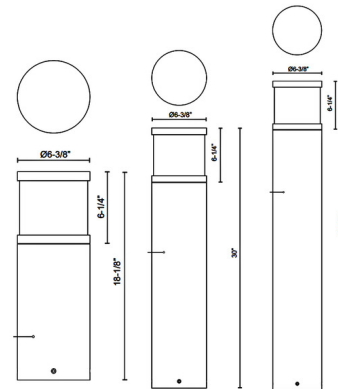

Shown in black / frosted

CLICK TO VIEW PRODUCT

Notes: