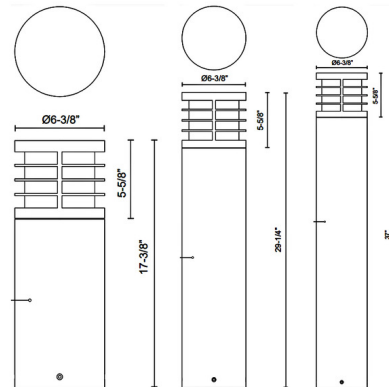

Shown in black / frosted

CLICK TO VIEW PRODUCT

Notes: