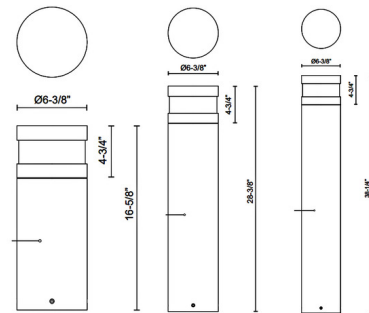

CLICK TO VIEW PRODUCT

Notes: