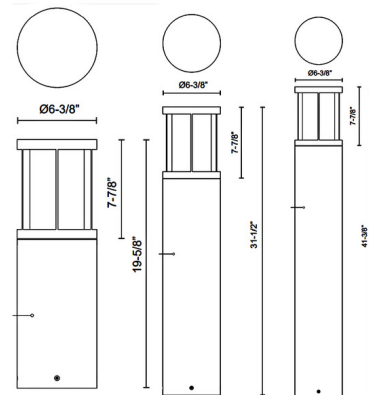

Shown in black / frosted