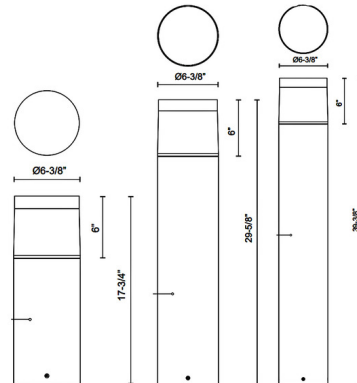

Shown in black / clear / white

CLICK TO VIEW PRODUCT

Notes: