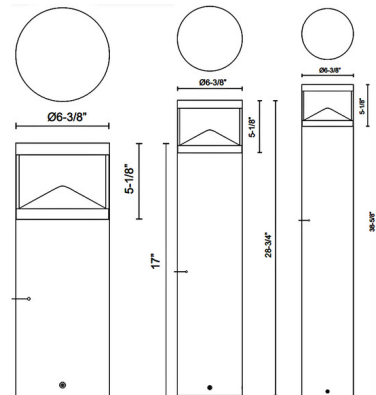

Lightology

lightology.com
866-954-4489
05-17-26

Project: _____
Company: _____
Location: _____ Fixture Type: _____
SPEC #: **KZC1193022**
Approved On: _____ Approved By: _____

Glen Outdoor Bollard By Kuzco Lighting

Description

The Glen Outdoor Bollard brings a clean architectural look to your exterior space. The die cast aluminum cylinder with a unique split pyramid shaped top, casts warm shadows across your area.

Specifications

COLOR	N/A
BODY FINISH	Black
WATTAGE	24W
DIMMER	Standard 120V
DIMENSIONS	6.37"W x 17"H
INTEGRATED LED MODULE	1 x LED/24W/120-277V LED
COUNTRY OF ORIGIN	China

Technical Information

COLOR RENDERING	80 CRI
LAMP COLOR	3000K
LUMENS/WATT	47.92
LUMINOUS FLUX	1150 lumens

Shown in black

CLICK TO VIEW PRODUCT

Notes: