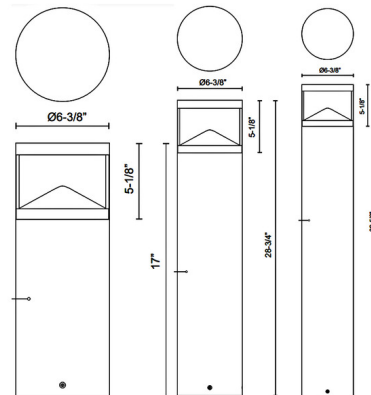

Lightology

lightology.com
866-954-4489
05-18-26

Project: _____
Company: _____
Location: _____ Fixture Type: _____
SPEC #: **KZC1193022**
Approved On: _____ Approved By: _____

Glen Outdoor Bollard By Kuzco Lighting

Description

The Glen Outdoor Bollard brings a clean architectural look to your exterior space. The die cast aluminum cylinder with a unique split pyramid shaped top, casts warm shadows across your area.

Specifications

COLOR	N/A
BODY FINISH	Black
WATTAGE	24W
DIMMER	Standard 120V
DIMENSIONS	6.37"W x 17"H
INTEGRATED LED MODULE	1 x LED/24W/120-277V LED
COUNTRY OF ORIGIN	China

Technical Information

COLOR RENDERING	80 CRI
LAMP COLOR	3000K
LUMENS/WATT	47.92
LUMINOUS FLUX	1150 lumens

Shown in black

CLICK TO VIEW PRODUCT

Notes: