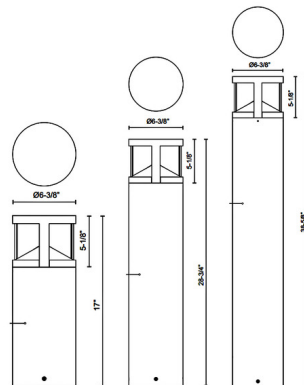

CLICK TO VIEW PRODUCT

Notes: