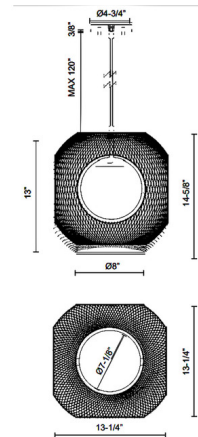

Specifications

| | |
|--------------------|--|
| COLOR | Opal |
| BODY FINISH | Black |
| WATTAGE | 60W |
| DIMMER | Standard 120V |
| DIMENSIONS | 13.25"W x 14.62"H |
| BULB NOT INCLUDED | 1 x A19/Medium (E26)/60W/120V Incandescent |
| OTHER BULB OPTIONS | A19/Medium (E26)/120V LED |
| COUNTRY OF ORIGIN | China |

Technical Information

PRODUCT DIMENSIONS Adjustable Cable Length: 120"

Shown in black / opal

CLICK TO VIEW PRODUCT

Notes: