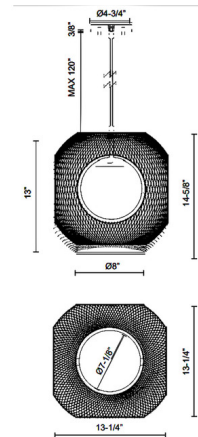

Specifications

COLOR	Opal
BODY FINISH	Black
WATTAGE	60W
DIMMER	Standard 120V
DIMENSIONS	13.25"W x 14.62"H
BULB NOT INCLUDED	1 x A19/Medium (E26)/60W/120V Incandescent
OTHER BULB OPTIONS	A19/Medium (E26)/120V LED
COUNTRY OF ORIGIN	China

Technical Information

PRODUCT DIMENSIONS	Adjustable Cable Length: 120"
--------------------	-------------------------------

Shown in black / opal

CLICK TO VIEW PRODUCT

Notes: