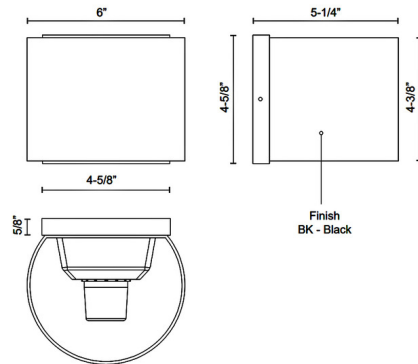

CLICK TO VIEW PRODUCT

Notes: