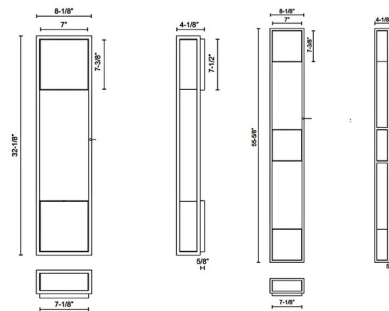

CLICK TO VIEW PRODUCT

Notes: