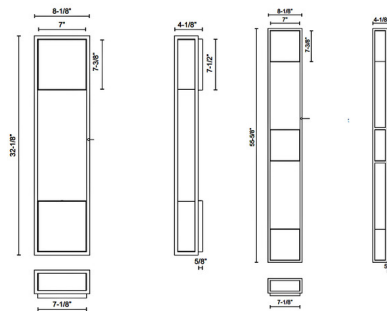

CLICK TO VIEW PRODUCT

Notes: