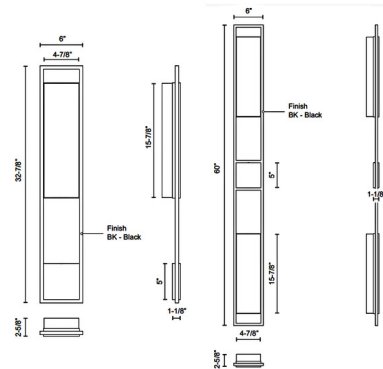

Lightology

lightology.com
866-954-4489
04-25-26

Project: _____

Company: _____

Location: _____ Fixture Type: _____

SPEC #: **KZC1193041**

Approved On: _____ Approved By: _____

Aspen Outdoor Wall Light By Kuzco Lighting

Description

The Aspen Outdoor Wall Light brings a refined, chic elegance to your exterior space. The smooth aluminum frame is complemented by rectangular glass, casting warm shadows across your area.

Specifications

COLOR . . . . . White
BODY FINISH . . . . . Black
WATTAGE 22W
DIMMER . . . . . Low Voltage Electronic
DIMENSIONS . . . . . 6"W x 32.87"H x 2.62"D
INTEGRATED LED MODULE . . . . . 1 x LED/22W/120V LED
COUNTRY OF ORIGIN . . . . . China

Technical Information

COLOR RENDERING . . . . . 90 CRI
LAMP COLOR 3000K
LUMENS/WATT 34.09
LUMINOUS FLUX . . . . . 750 lumens

Shown in black / white

CLICK TO VIEW PRODUCT

Notes: