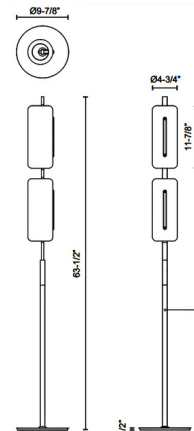

Description

The Hilo Floor Lamp adds a unique beauty to your interior space. The smooth frame holds outer clear glass and an inner white diffuser, casting warm shadows across your room. Touch dimmer is located on the stem. Touch and hold to dim, touch to turn On/Off.

Specifications

COLOR Clear / White
BODY FINISH Brushed Gold
WATTAGE 17W
DIMMER Included
DIMENSIONS 9.87"W x 63.5"H
INTEGRATED LED MODULE 1 x LED/17W/120V LED
COUNTRY OF ORIGIN China

Technical Information

PRODUCT DIMENSIONS Cord: 96"
COLOR RENDERING 90 CRI
LAMP COLOR 3000K
LUMENS/WATT 38.24
LUMINOUS FLUX 650 lumens

Shown in brushed gold / clear / white

CLICK TO VIEW PRODUCT

Notes: