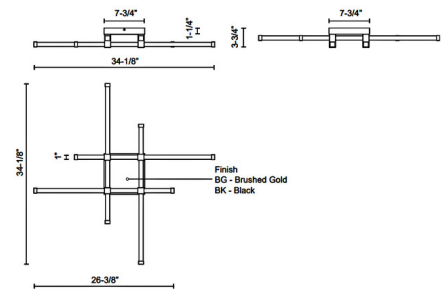

CLICK TO VIEW PRODUCT

Notes: