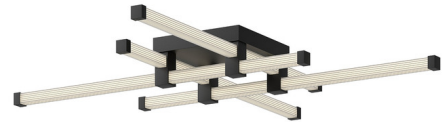

Lightology

lightology.com
866-954-4489
04-23-26

Project: _____
Company: _____
Location: _____ Fixture Type: _____
SPEC #: **KZC1193047**
Approved On: _____ Approved By: _____

Blade Ceiling Light By Kuzco Lighting

Description

The Blade Ceiling Flush Light brings both form and function to your interior space with its bold depth of light. The long, linear acrylic ribbed diffusers are capped at the ends and have a silicone inner form, casting warm shadows across your room.

Specifications

COLOR . . . . . Clear / White
BODY FINISH . . . . . Black
WATTAGE 29W
DIMMER . . . . . Low Voltage Electronic
DIMENSIONS . . . . . 34.12"W x 3.75"H
INTEGRATED LED MODULE . . . . . 1 x LED/29W/120V LED
COUNTRY OF ORIGIN . . . . . China

Technical Information

COLOR RENDERING . . . . . 90 CRI
LAMP COLOR 3000K
LUMENS/WATT 43.45
LUMINOUS FLUX . . . . . 1260 lumens

Shown in black / clear / white