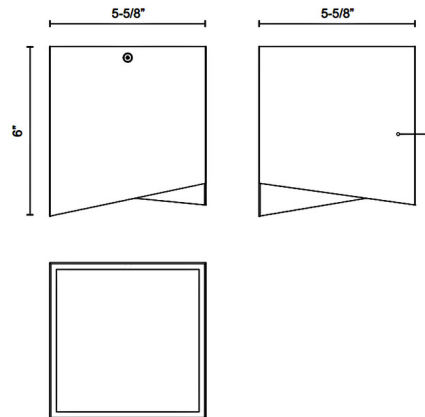

### Specifications

COLOR	White
BODY FINISH	Black
WATTAGE	9W
DIMMER	Low Voltage Electronic
DIMENSIONS	5.62"W x 6"H
INTEGRATED LED MODULE	1 x LED/9W/120V LED
COUNTRY OF ORIGIN	China