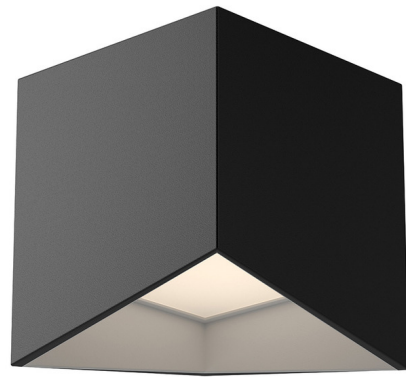

## Cubix Ceiling Light By Kuzco Lighting

### Description

The Cubix Ceiling Flush Light brings a playful origami look to your interior space. The smooth geometric frame is lined in white, and complemented by an acrylic diffuser, casting warm shadows across your room.

Shown in black / white

### Specifications

COLOR	White
BODY FINISH	Black
WATTAGE	9W
DIMMER	Low Voltage Electronic
DIMENSIONS	5.62"W x 6"H
INTEGRATED LED MODULE	1 x LED/9W/120V LED
COUNTRY OF ORIGIN	China