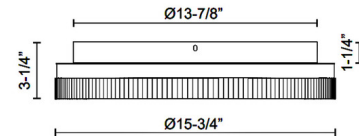

Shown in brushed gold / white