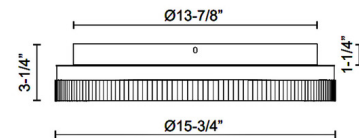

Shown in brushed gold / white