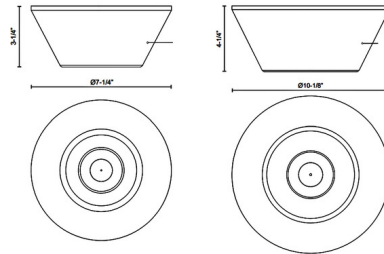

Description

The Holt Ceiling Flush Light adds an edgy sophistication to your interior space. The circular pyramid shaped glass shade has a decorative spike in the center, casting warm shadows across your room.

Shown in brushed gold / opal

Specifications

COLOR Opal
BODY FINISH Brushed Gold
WATTAGE 13W
DIMMER Low Voltage Electronic
DIMENSIONS 7.25"W x 3.25"H
INTEGRATED LED MODULE 1 x LED/13W/120V LED
COUNTRY OF ORIGIN China