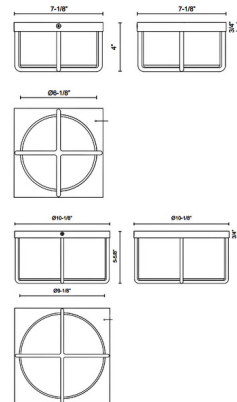

CLICK TO VIEW PRODUCT

Notes: