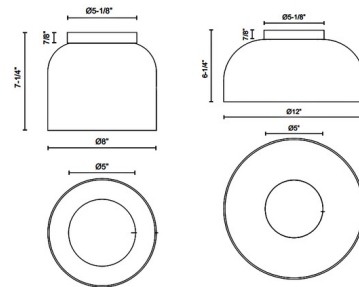

Shown in black / frost / clear

Specifications

COLOR Frost / Clear
BODY FINISH Black
WATTAGE 13W
DIMMER Low Voltage Electronic
DIMENSIONS 8"W x 7.25"H
INTEGRATED LED MODULE 1 x LED/13W/120V LED
COUNTRY OF ORIGIN China