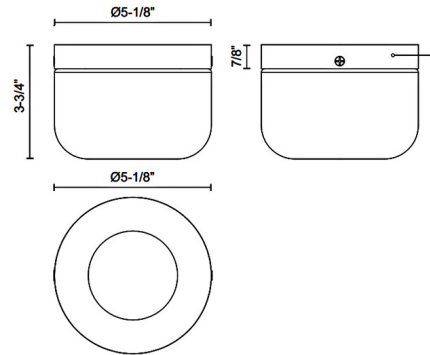

Description

The Mel Ceiling Flush Light brings a trendy minimalist look to your interior space, The steel frame is complemented by a smooth glass shade, casting warm shadows across your room.

Shown in brushed gold / opal

Specifications

COLOR	Opal
BODY FINISH	Brushed Gold
WATTAGE	13W
DIMMER	Low Voltage Electronic
DIMENSIONS	5.12"W x 3.75"H
INTEGRATED LED MODULE	1 x LED/13W/120V LED
COUNTRY OF ORIGIN	China

Technical Information