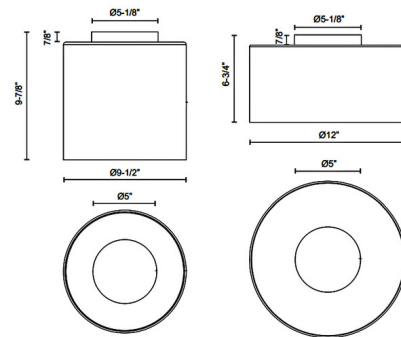

### Specifications

COLOR	Clear / White
BODY FINISH	Black
WATTAGE	13W
DIMMER	Low Voltage Electronic
DIMENSIONS	9.5"W x 9.87"H
INTEGRATED LED MODULE	1 x LED/13W/120V LED
COUNTRY OF ORIGIN	China