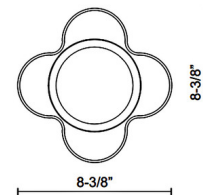

CLICK TO VIEW PRODUCT

Notes: