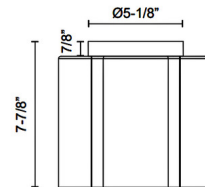

CLICK TO VIEW PRODUCT

Notes: