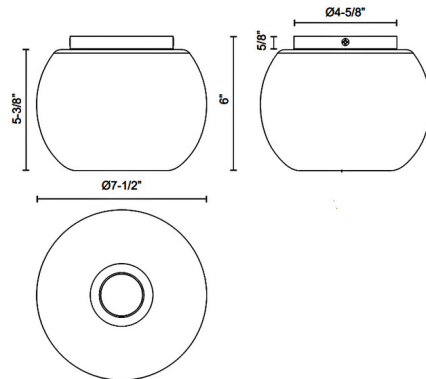

Specifications

COLOR	Smoked / Black
BODY FINISH	N/A
WATTAGE	9W
DIMMER	Standard 120V
DIMENSIONS	7.5"W x 6"H
BULB NOT INCLUDED	1 x A15/Medium (E26)/9W/120V LED
OTHER BULB OPTIONS	A15/Medium (E26)/60W/120V Incandescent
COUNTRY OF ORIGIN	China