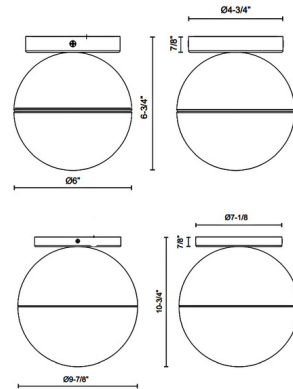

### Specifications

COLOR	Opal
BODY FINISH	Black
WATTAGE	60W
DIMMER	Standard 120V
DIMENSIONS	6"W x 6.75"H
BULB NOT INCLUDED	1 x A19/Medium (E26)/60W/120V Incandescent
OTHER BULB OPTIONS	1 x A19/Medium (E26)/120V LED
COUNTRY OF ORIGIN	China