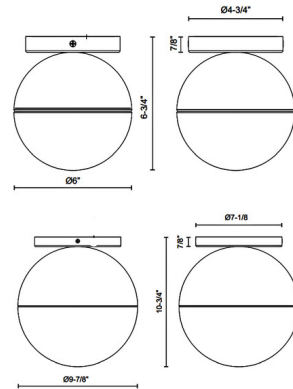

Description

The Monae Ceiling Flush Light adds a bold retro look to your interior space. The orb shaped body is split into two distinct materials, steel on the top and glass on the bottom half that cast warm shadows in your room.

Shown in black / opal

Specifications

COLOR	Opal
BODY FINISH	Black
WATTAGE	60W
DIMMER	Standard 120V
DIMENSIONS	6"W x 6.75"H
BULB NOT INCLUDED	1 x A19/Medium (E26)/60W/120V Incandescent
OTHER BULB OPTIONS	1 x A19/Medium (E26)/120V LED
COUNTRY OF ORIGIN	China