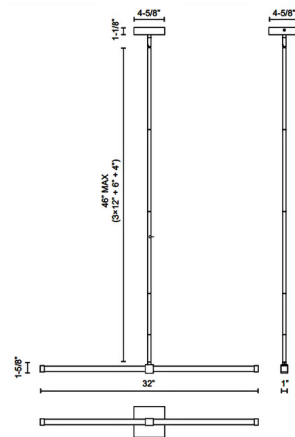

Specifications

COLOR Clear / White
BODY FINISH Black
WATTAGE 15W
DIMMER Low Voltage Electronic
DIMENSIONS 32"L x 1"W x 1.62"H
INTEGRATED LED MODULE 1 x LED/15W/120V LED
COUNTRY OF ORIGIN China

Technical Information

PRODUCT DIMENSIONS Downrods Included: 1x4", 1x6", 3x12"
COLOR RENDERING 90 CRI
LAMP COLOR 3000K
LUMENS/WATT 32.00
LUMINOUS FLUX 480 lumens

Notes:

Shown in black / clear / white

CLICK TO VIEW PRODUCT