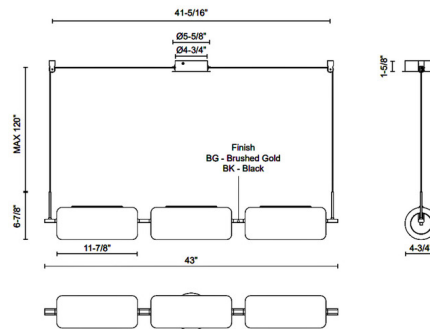

CLICK TO VIEW PRODUCT

Notes: