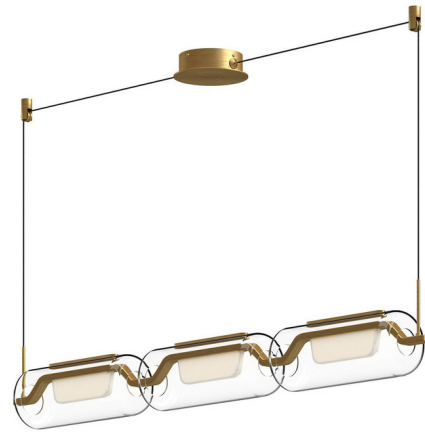

Lightology

lightology.com
866-954-4489
05-24-26

Project: _____
Company: _____
Location: _____ Fixture Type: _____
SPEC #: **KZC1193082**
Approved On: _____ Approved By: _____

Hilo Linear Pendant By Kuzco Lighting

Description

The Hilo Linear Pendant adds a unique beauty to your interior space. The smooth frame holds outer clear glass with an inner white diffuser, casting warm shadows across your room. Suitable for Sloped Ceilings.

Specifications

COLOR . . . . . Clear / Gold
BODY FINISH . . . . . Brushed Gold
WATTAGE 29W
DIMMER . . . . . Standard 120V
DIMENSIONS . . . . . 4.75"L x 43"W x 6.87"H
INTEGRATED LED MODULE . . . . . 1 x LED/29W/120V LED
COUNTRY OF ORIGIN . . . . . China

Technical Information

COLOR RENDERING . . . . . 90 CRI
LAMP COLOR 3000K
LUMENS/WATT 36.21
LUMINOUS FLUX . . . . . 1050 lumens

Shown in brushed gold / clear / gold