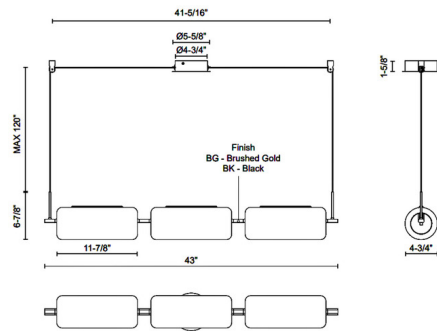

Specifications

COLOR Clear / Gold
BODY FINISH Black
WATTAGE 29W
DIMMER Standard 120V
DIMENSIONS 4.75"L x 43"W x 6.87"H
INTEGRATED LED MODULE 1 x LED/29W/120V LED
COUNTRY OF ORIGIN China

Technical Information

PRODUCT DIMENSIONS Adjustable Cable Length: 120"
COLOR RENDERING 90 CRI
LAMP COLOR 3000K
LUMENS/WATT 36.21
LUMINOUS FLUX 1050 lumens

Shown in black / clear / gold

CLICK TO VIEW PRODUCT

Notes: