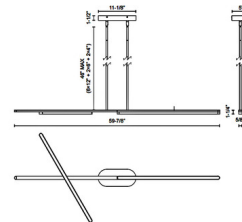

Specifications

COLOR White
BODY FINISH Black / Brushed Gold
WATTAGE 36W
DIMMER Low Voltage Electronic
DIMENSIONS 48.12"L x 0.62"W x 1.25"H
INTEGRATED LED MODULE 1 x LED/36W/120-277V LED
COUNTRY OF ORIGIN China

Technical Information

PRODUCT DIMENSIONS Downrods: Two 4", Two 6" and Six 12" Included
COLOR RENDERING 90 CRI
LAMP COLOR 3000K
LUMENS/WATT 31.11
LUMINOUS FLUX 1120 lumens

Shown in black / brushed gold / white