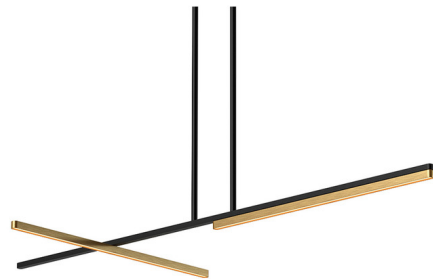

Lightology

lightology.com
866-954-4489
04-15-26

Project: _____

Company: _____

Location: _____ Fixture Type: _____

SPEC #: **KZC1193086**

Approved On: _____ Approved By: _____

Shift Linear Pendant By Kuzco Lighting

Description

The Shift Linear Pendant brings a sleek, minimalist look to your interior space. The streamlined design, with two fully adjustable light bars, casts warm shadows across your room. Suitable for Sloped Ceilings up to 45 degrees. 120-277V Universal driver, ELV, TRIAC, or 0-10V dimmable.

Specifications

COLOR White
BODY FINISH Black / Brushed Gold
WATTAGE 36W
DIMMER Low Voltage Electronic
DIMENSIONS 48.12"L x 0.62"W x 1.25"H
INTEGRATED LED MODULE 1 x LED/36W/120-277V LED
COUNTRY OF ORIGIN China

Technical Information

PRODUCT DIMENSIONS Downrods: Two 4", Two 6" and Six 12" Included
COLOR RENDERING 90 CRI
LAMP COLOR 3000K
LUMENS/WATT 31.11
LUMINOUS FLUX 1120 lumens

Shown in black / brushed gold / white