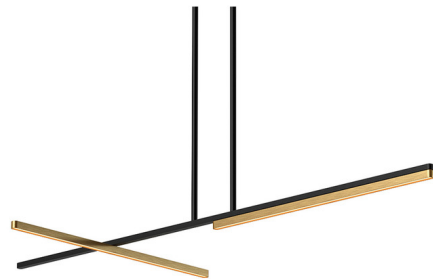

Lightology

lightology.com
866-954-4489
06-04-26

Project: _____

Company: _____

Location: _____ Fixture Type: _____

SPEC #: **KZC1193086**

Approved On: _____ Approved By: _____

Shift Linear Pendant By Kuzco Lighting

Description

The Shift Linear Pendant brings a sleek, minimalist look to your interior space. The streamlined design, with two fully adjustable light bars, casts warm shadows across your room. Suitable for Sloped Ceilings up to 45 degrees. 120-277V Universal driver, ELV, TRIAC, or 0-10V dimmable.

Specifications

COLOR White
 BODY FINISH Black / Brushed Gold
 WATTAGE 36W
 DIMMER Low Voltage Electronic
 DIMENSIONS 48.12"L x 0.62"W x 1.25"H
 INTEGRATED LED MODULE 1 x LED/36W/120-277V LED
 COUNTRY OF ORIGIN China

Technical Information

PRODUCT DIMENSIONS Downrods: Two 4", Two 6" and Six 12" Included
 COLOR RENDERING 90 CRI
 LAMP COLOR 3000K
 LUMENS/WATT 31.11
 LUMINOUS FLUX 1120 lumens

Shown in black / brushed gold / white