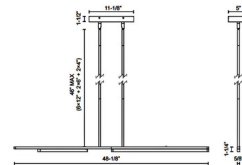

Specifications

COLOR White
BODY FINISH Black / Brushed Gold
WATTAGE 36W
DIMMER Low Voltage Electronic
DIMENSIONS 48.12"L x 0.62"W x 1.25"H
INTEGRATED LED MODULE 1 x LED/36W/120-277V LED
COUNTRY OF ORIGIN China

Technical Information

PRODUCT DIMENSIONS Downrods: Two 4", Two 6" and Six 12" Included
COLOR RENDERING 90 CRI
LAMP COLOR 3000K
LUMENS/WATT 31.11
LUMINOUS FLUX 1120 lumens

Shown in black / brushed gold / white