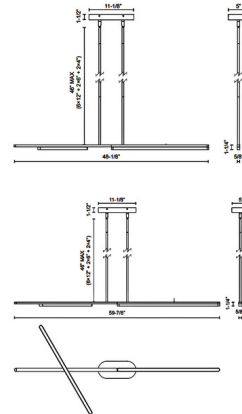

Description

The Shift Linear Pendant brings a sleek, minimalist look to your interior space. The streamlined design, with two fully adjustable light bars, casts warm shadows across your room. Suitable for Sloped Ceilings up to 45 degrees. 120-277V Universal driver, ELV, TRIAC, or 0-10V dimmable.

Specifications

COLOR White
 BODY FINISH Black / Brushed Gold
 WATTAGE 36W
 DIMMER Low Voltage Electronic
 DIMENSIONS 48.12"L x 0.62"W x 1.25"H
 INTEGRATED LED MODULE 1 x LED/36W/120-277V LED
 COUNTRY OF ORIGIN China

Technical Information

PRODUCT DIMENSIONS Downrods: Two 4", Two 6" and Six 12" Included
 COLOR RENDERING 90 CRI
 LAMP COLOR 3000K
 LUMENS/WATT 31.11
 LUMINOUS FLUX 1120 lumens

Shown in black / brushed gold / white