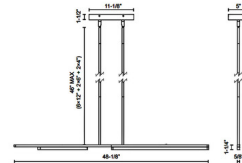

Specifications

COLOR White
BODY FINISH Black / Brushed Gold
WATTAGE 36W
DIMMER Low Voltage Electronic
DIMENSIONS 48.12"L x 0.62"W x 1.25"H
INTEGRATED LED MODULE 1 x LED/36W/120-277V LED
COUNTRY OF ORIGIN China

Technical Information

PRODUCT DIMENSIONS Downrods: Two 4", Two 6" and Six 12" Included
COLOR RENDERING 90 CRI
LAMP COLOR 3000K
LUMENS/WATT 31.11
LUMINOUS FLUX 1120 lumens

Shown in black / brushed gold / white