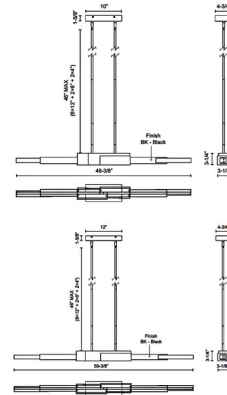

Lightology

lightology.com
866-954-4489
04-25-26

Project: _____

Company: _____

Location: _____ Fixture Type: _____

SPEC #: **KZC1193090**

Approved On: _____ Approved By: _____

Enzo Linear Pendant By Kuzco Lighting

Description

The Enzo Linear Pendant brings a modern take on the classic art deco design. The detailed frame is complemented by acrylic diffusers that cast warm shadows across your area. Suitable for Sloped Ceilings up to 45 degrees.

Specifications

COLOR . . . . . White
BODY FINISH . . . . . Black
WATTAGE 40W
DIMMER . . . . . Standard 120V
DIMENSIONS . . . . . 48.37"L x 3.12"W x 3.25"H
INTEGRATED LED MODULE . . . . . 1 x LED/40W/120V LED
COUNTRY OF ORIGIN . . . . . China

Technical Information

PRODUCT DIMENSIONS . . . . . Downrods: Two 4", Two 6" and Six 12" Included
COLOR RENDERING . . . . . 90 CRI
LAMP COLOR 3000K
LUMENS/WATT 38.00
LUMINOUS FLUX . . . . . 1520 lumens

Notes:

Shown in black / white

CLICK TO VIEW PRODUCT